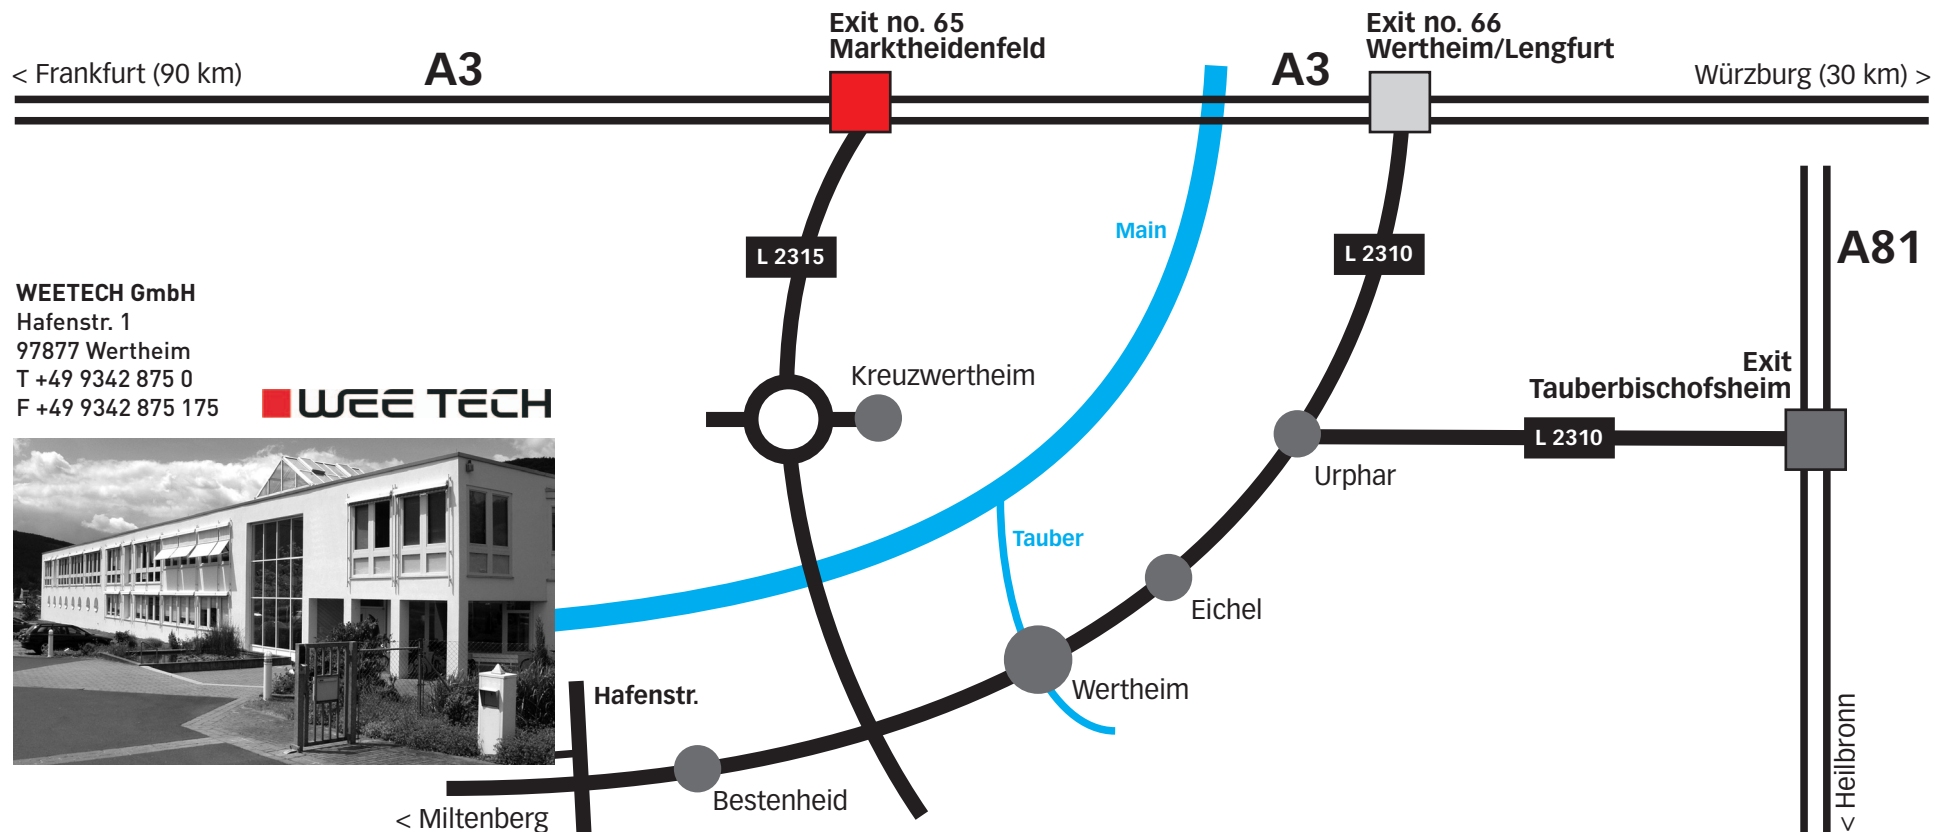

**■ Approach from A3 Frankfurt/Main:**

- Exit Marktheidenfeld
- Turn right to Kreuzwertheim
- Straight on to traffic circle
- Straight on and cross the bridge
- At the traffic light turn left to Miltenberg
- Straight on to Bestenheid
- After 1,2 km turn right into the Hafenstr.
- Left hand side is WEETECH GmbH

**□ Approach from A3 Würzburg:**

- Exit Wertheim/Lengfurt
- Turn left to Wertheim
- Straight on to Urphar, Eichel, Wertheim
- Straight on to Bestenheid
- After 1,2 km turn right into the Hafenstr.
- Left hand side is WEETECH GmbH

**■ Approach from A81 Heilbronn:**

- Exit Tauberbischofsheim
- Turn left to Wertheim
- Straight on to Urphar, Eichel, Wertheim
- Straight on to Bestenheid
- After 1,2 km turn right into the Hafenstr.
- Left hand side is WEETECH GmbH